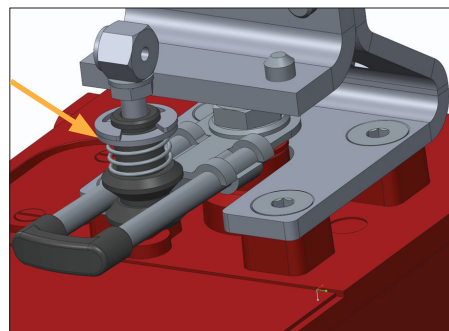

## Description

We have designed a cutting-edge linkage system for Research Control valves that provides a high level of accuracy while managing the expectations of demanding applications. The patented linkage system ensures accuracy and longevity by avoiding position erosion by use of a spring-loaded dual contact guide.

## Compact Package

The small and durable combination of the RCV valve, RCV positioner and our new patented mounting linkage will provide the highest level of performance for your most demanding applications.

## Improved Accuracy

The self-adjusting spring loaded beveled guide provides constant contact and improved accuracy. The dual contact rolling guide eliminates the slop associated with standard brackets.

## No Cross Forces

The sliding bolt eliminates cross forces or side loads to extend the life of your packing and trim.

Patent Pending: Application Number—14097989