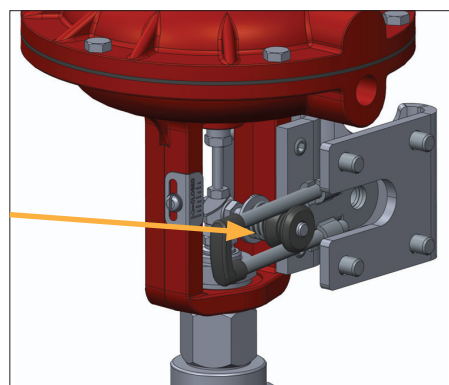

## Description

We have designed a cutting-edge linkage system for Research Control valves that provides a high level of accuracy while managing the expectations of demanding applications. The patented linkage system ensures accuracy and longevity by avoiding position erosion by use of a spring-loaded dual contact guide.

## Compact Package

The small and durable combination of the RCV valve, RCV positioner and our new patented mounting linkage will provide the highest level of performance for your most demanding applications.

## Improved Accuracy

The self-adjusting spring loaded beveled guide provides constant contact and improved accuracy. The dual contact rolling guide eliminates the slop associated with standard brackets.

## No Cross Forces

The sliding bolt eliminates cross forces or side loads to extend the life of your packing and trim.

Patent Pending: Application Number—14097989